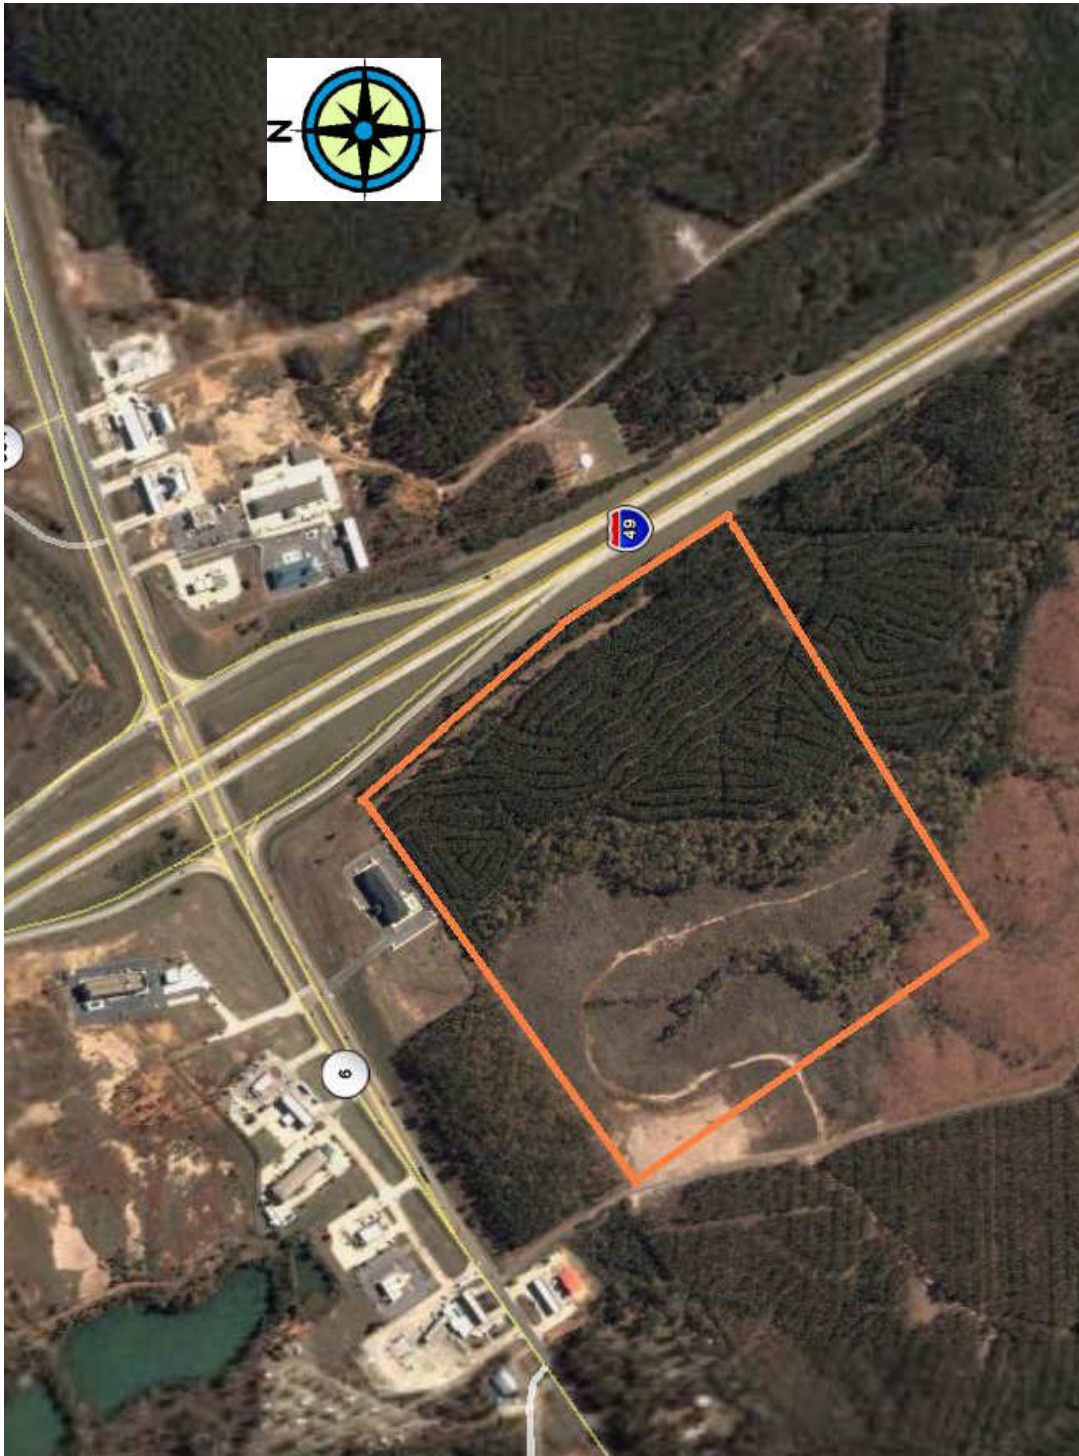

Property: Laminora
Located: I49/Hwy 6 intersection

Acres: 104.145
Price: Negotiable

** All boundary indications are approximated **

Natchitoches Parish Police Jury

P.O. Box 799

Natchitoches, LA 71458-0799

318-352-2714