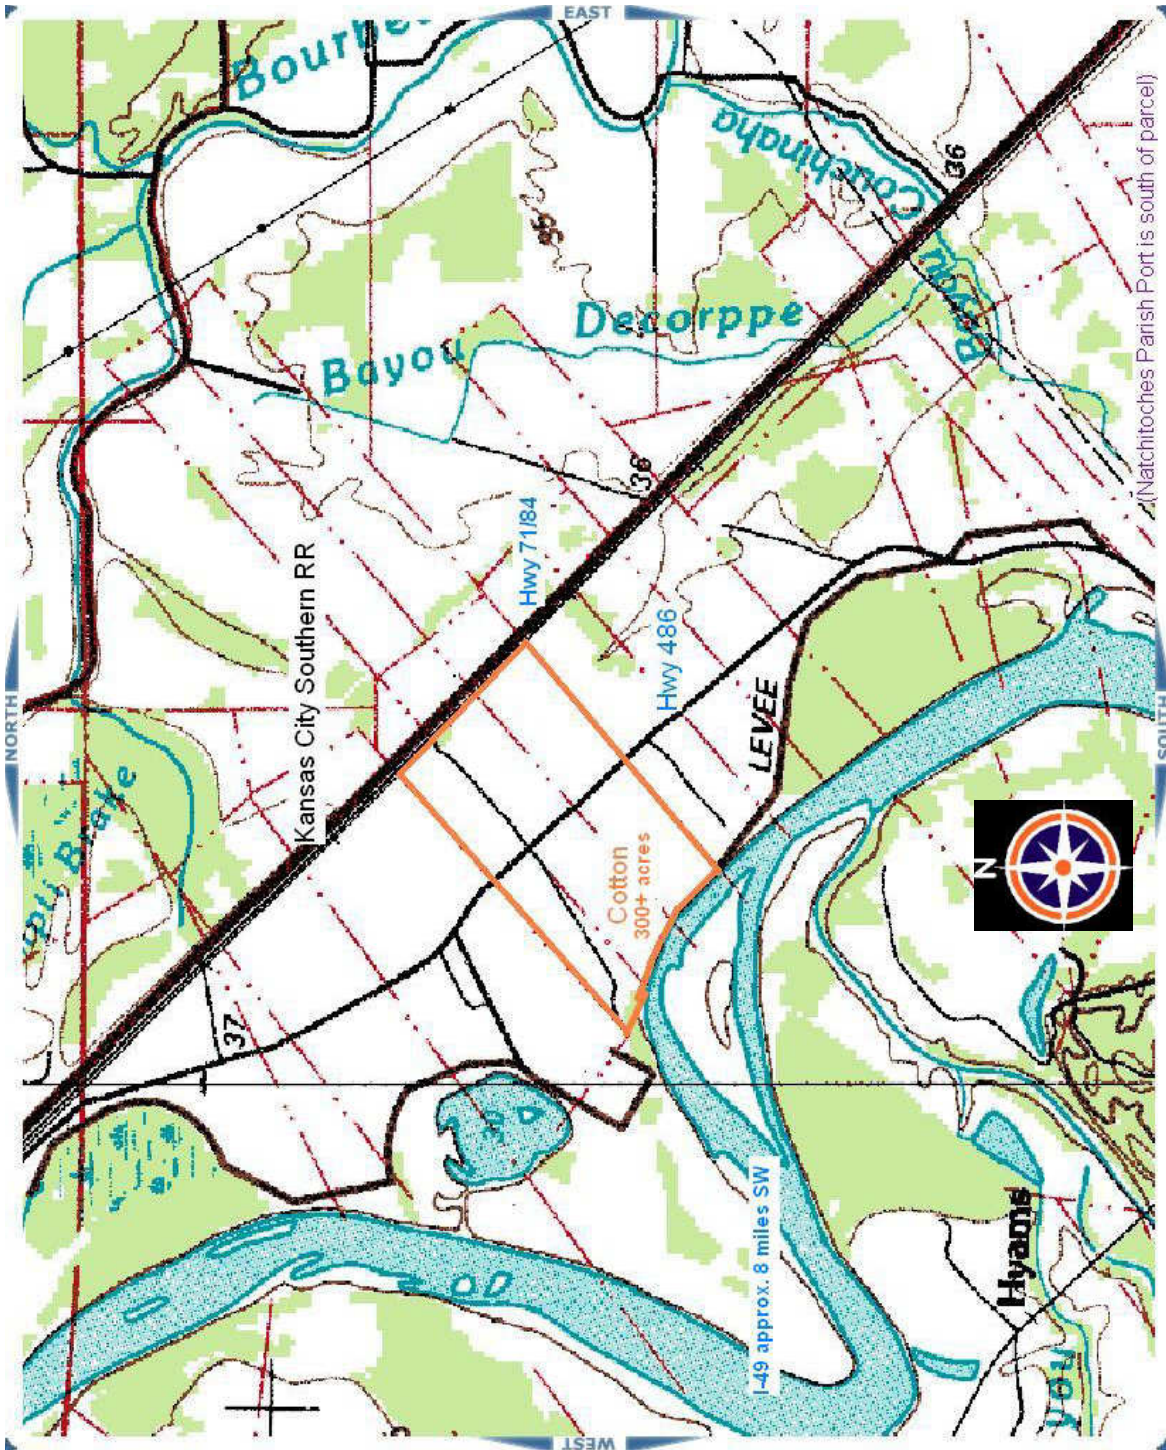

Property: Cotton
Located: 5 miles NE of Natchitoches

Acres: 300+
Price: Negotiable

* All boundary indications are approximated *

Natchitoches Parish Police Jury

P.O. Box 799
Natchitoches, LA 71458-0799
318-352-2714